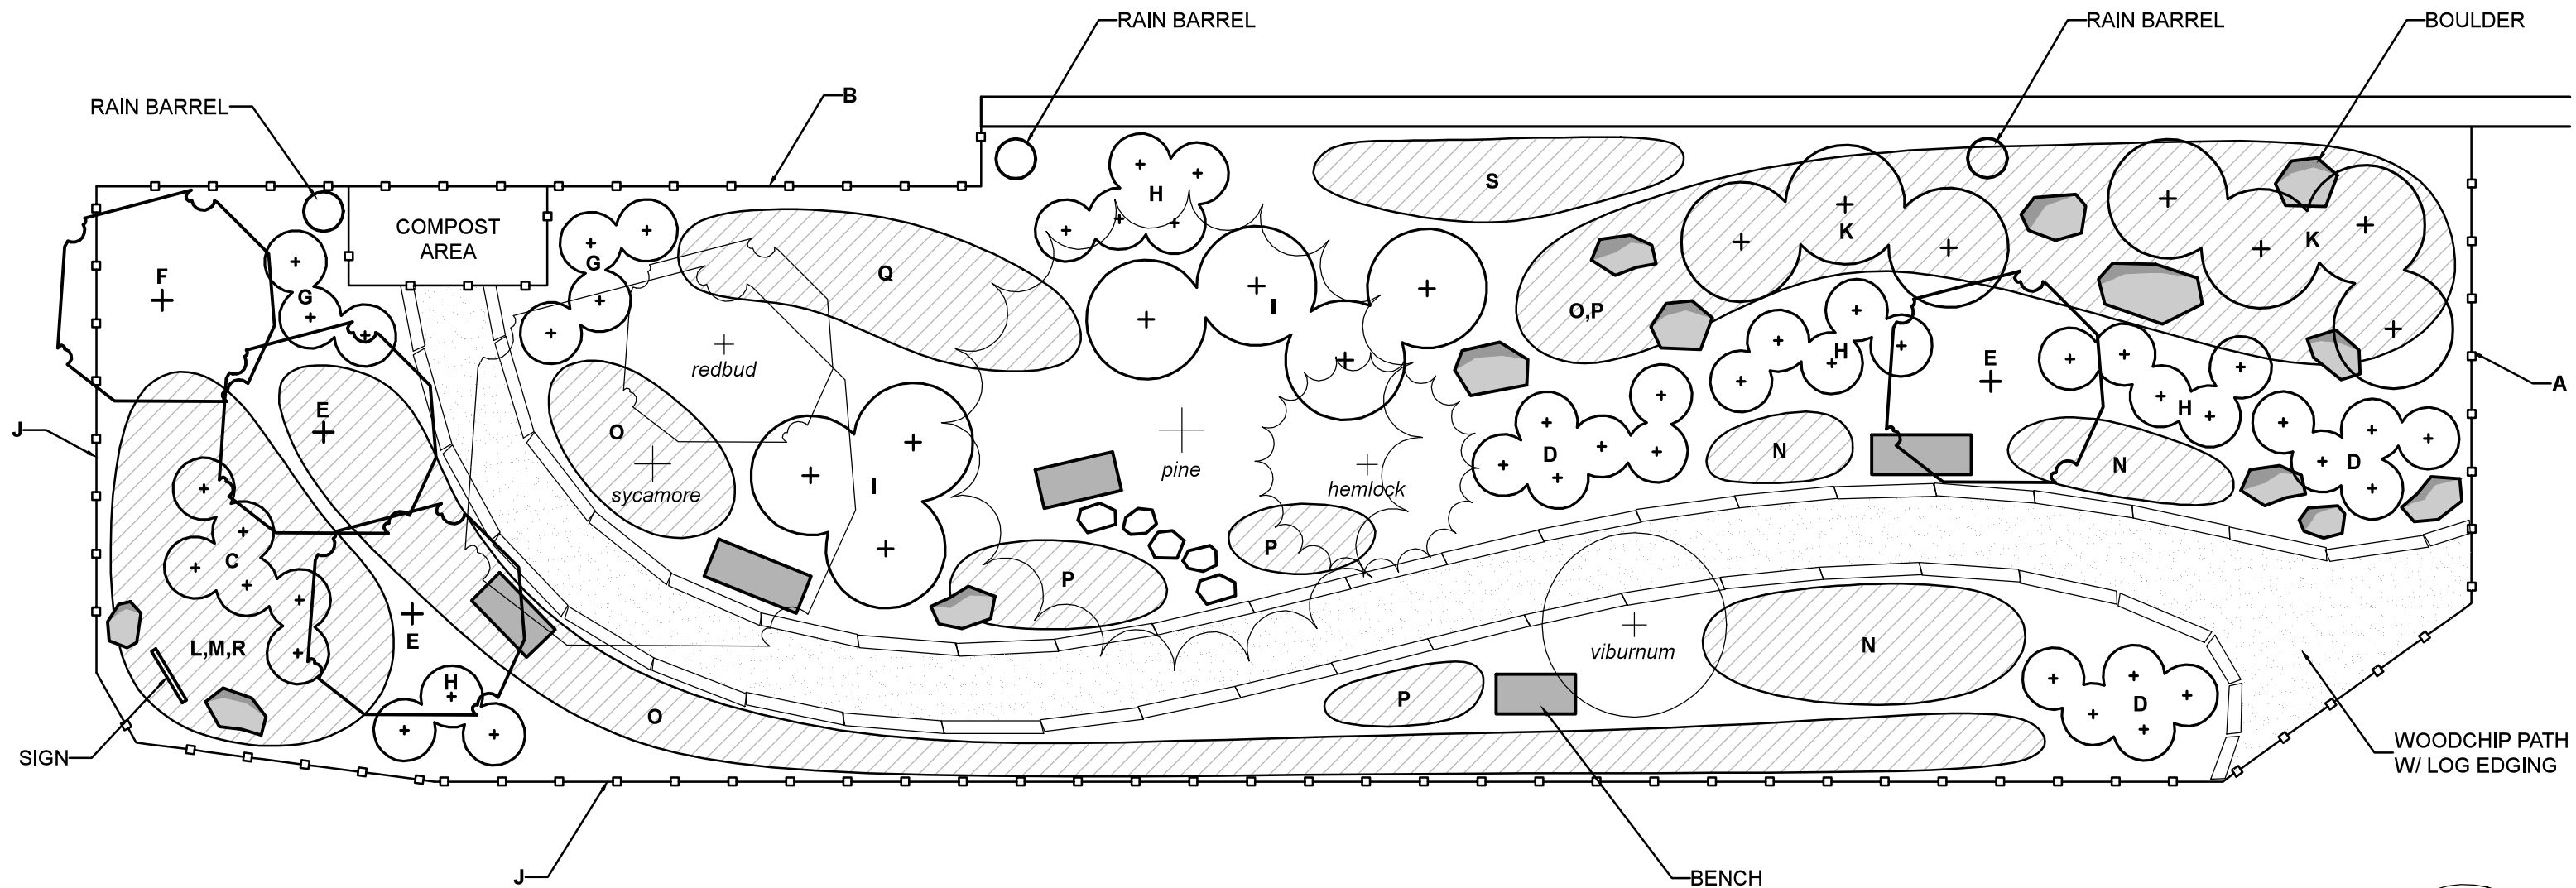

PLANT SCHEDULE

SYMBOL	QTY.	BOTANICAL NAME	COMMON NAME	SYMBOL	QTY.	BOTANICAL NAME	COMMON NAME
TREES/SHRUBS/VINES				HERBACEOUS			
A	3	Aristolochia macrophylla	Dutchman's Pipe	L	25	Amsonia ciliata 'Spring Sky'	Fringed Bluestar
B	3	Campsis radicans	Trumpet Vine	M	15	Asclepias tuberosa	Butterfly Weed
C	6	Ceanothus americanus	New Jerse Tea	N	33	Aster cordifolius	Blue Wood Aster
D	16	Clethra alnifolia 'Ruby Spice'	Summersweet	O	300	Carex flaccosperma	Blue Wood Sedge
E	3	Cornus florida 'Cherokee Chief'	Flowering Dogwood	P	130	Polystichum acrostichoides	Christmas Fern
F	3	Crataegus viridis 'Winter King'	Hawthorn	Q	20	Pycnanthemum muticum	Mountain Mint
G	7	Hydrangea quercifolia	Oakleaf Hydrangea	R	20	Schizachyrium scoparium 'Standing Ovation'	Little Bluestem
H	18	Ilex glabra 'Shamrock'	Inkberry Holly	S	7	Vernonia noveboracensis	New York Ironweed
I	8	Lindera benzoin	Spicebush				
J	3	Lonicera sempervirens 'John Clayton'	Trumpet Honeysuckle				
K	7	Viburnum dentatum 'Chicago Lustre'	Arrowwood Viburnum				

Cramer Design Associates, Inc.
 345 Wister Road
 Wynnewood, Pa 19096
 cramdesign@gmail.com

West Mill Creek Park
 Mill Creek & Old Gulph Roads
 Gladwyne, Pa 19035

Date: January 29, 2014
 Scale: 1/8" = 1'-0"